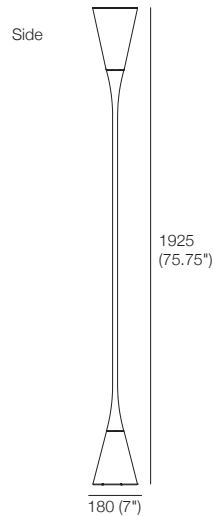

KING

DT20118577-V10

kingliving.com

Solifiore
Lamps | Pendants

Solfiore Floor Lamps

Protea Floor Lamp

Shade: blown-glass with colour finish

Gymea Floor Lamp

Shade: blown-glass with colour finish

Arum Floor Lamp

Shade: blown-glass with colour finish

Specifications

Switch

Touch-Dimming Functionality

Light Source

E14 40W Max.