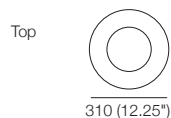

Shade: blown-glass with colour finish

Arum Floor Lamp

Shade: blown-glass with colour finish

Specifications

Switch

Touch-Dimming Functionality

Light Source

E14 40W Max.