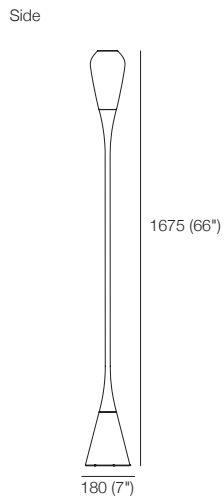

KING

DT20118577-V10

kingliving.com

Solifiore
Lamps | Pendants

Solfiore Floor Lamps

Protea Floor Lamp

Shade: blown-glass with colour finish

Gymea Floor Lamp

Shade: blown-glass with colour finish

Arum Floor Lamp

Shade: blown-glass with colour finish

Specifications

Switch

Touch-Dimming Functionality

Light Source

E14 40W Max.