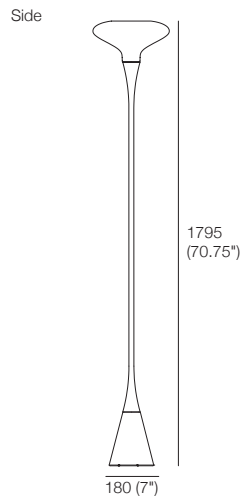

KING

DT20118577-V10

kingliving.com

Solifiore
Lamps | Pendants

Solfiore Floor Lamps

Protea Floor Lamp

Shade: blown-glass with colour finish

Gymea Floor Lamp

Shade: blown-glass with colour finish

Arum Floor Lamp

Shade: blown-glass with colour finish

Specifications

Switch

Touch-Dimming Functionality

Light Source

E14 40W Max.