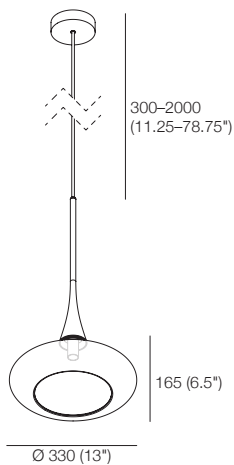

Gymea Pendant
Shade: blown-glass
with colour finish