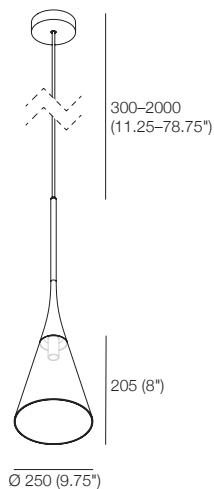

Arum Pendant
Shade: blown-glass
with colour finish

Specifications

Switch

Dimming Functionality

Light Source

E14 40W Max.

Shade Colours

Olive Green; Smoke;
Ochre Red; or Amber

Stem

Black Nickel

Ceiling Fitting

Black Nickel