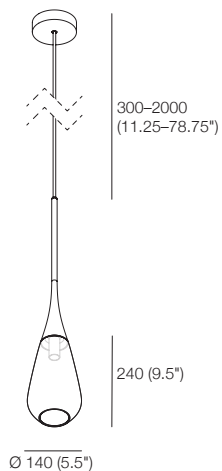

Solfiore Pendants

Protea Pendant
Shade: blown-glass
with colour finish