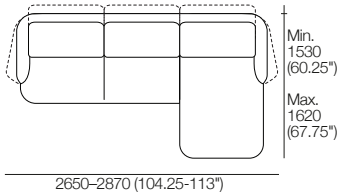

K I N G

DT2022068-V4

kingliving.com

Fleur

Sofas | Chairs | Ottomans

Effective October 2022. Magic Joiner M95. *Backrest Up: 90mm (3.5") space between rear of sofa and wall allows full comfort of backrest in upright position. Leather stitching detail indicated. As King Living has a policy of continuous improvement, changes to products and specifications may be made without prior notice. Images and drawings are representative of design only. Accessories not included.

Chaise Packages | Fleur Rear Detail

Pkg: 3 Seater Chaise RH
Right-hand Chaise
Top

Pkg: 3 Seater Chaise LH
Left-hand Chaise
Top

Rear Detail Stitching

Tub Chair

Lounge Chair

2 Seater

2.5 Seater