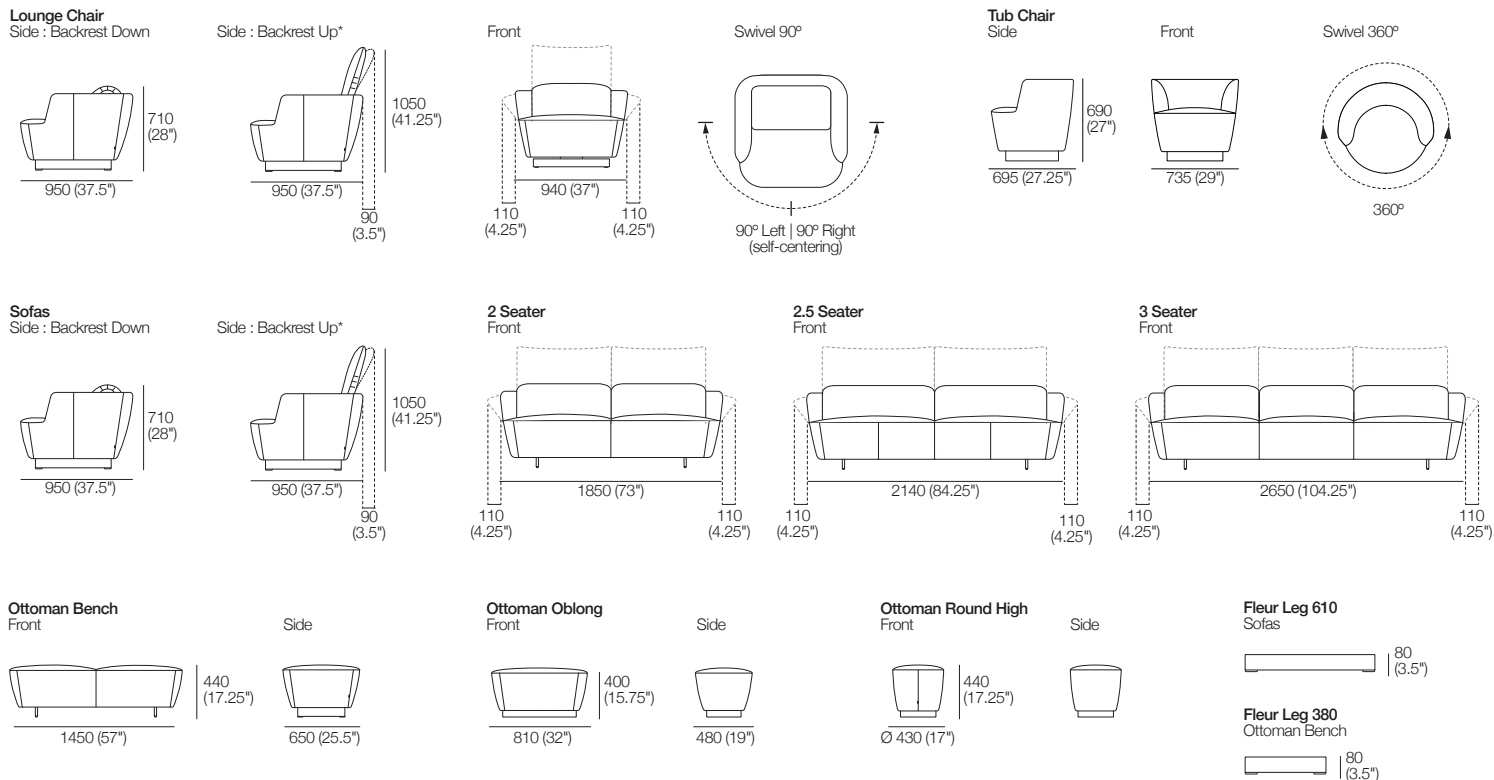

K I N G

DT2022068-V4

kingliving.com

Fleur

Sofas | Chairs | Ottomans

Effective October 2022. Magic Joiner M95. *Backrest Up: 90mm (3.5") space between rear of sofa and wall allows full comfort of backrest in upright position. Leather stitching detail indicated. As King Living has a policy of continuous improvement, changes to products and specifications may be made without prior notice. Images and drawings are representative of design only. Accessories not included.

Chaise Packages | Fleur Rear Detail

Pkg: 3 Seater Chaise RH
Right-hand Chaise
Top

Pkg: 3 Seater Chaise LH
Left-hand Chaise
Top

Rear Detail Stitching

Tub Chair

Lounge Chair

2 Seater

2.5 Seater

3 Seater

Ottoman Bench

Ottoman Oblong

Ottoman Round High