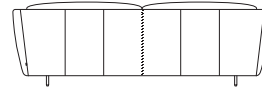

K I N G

DT2022068-V4

kingliving.com

Fleur

Sofas | Chairs | Ottomans

Effective October 2022. Magic Joiner M95. *Backrest Up: 90mm (3.5") space between rear of sofa and wall allows full comfort of backrest in upright position. Leather stitching detail indicated. As King Living has a policy of continuous improvement, changes to products and specifications may be made without prior notice. Images and drawings are representative of design only. Accessories not included.

Chaise Packages | Fleur Rear Detail

Pkg: 3 Seater Chaise RH
Right-hand Chaise
Top

Pkg: 3 Seater Chaise LH
Left-hand Chaise
Top

Rear Detail Stitching

Tub Chair

Lounge Chair

2 Seater

2.5 Seater

3 Seater

Ottoman Bench

Ottoman Oblong

Ottoman Round High