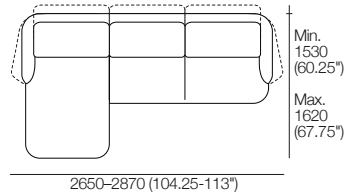

K I N G

DT2022068-V4

kingliving.com

Fleur

Sofas | Chairs | Ottomans

Effective October 2022. Magic Joiner M95. *Backrest Up: 90mm (3.5") space between rear of sofa and wall allows full comfort of backrest in upright position. Leather stitching detail indicated. As King Living has a policy of continuous improvement, changes to products and specifications may be made without prior notice. Images and drawings are representative of design only. Accessories not included.

Chaise Packages | Fleur Rear Detail

Pkg: 3 Seater Chaise RH
Right-hand Chaise
Top

Pkg: 3 Seater Chaise LH
Left-hand Chaise
Top

Rear Detail Stitching

Tub Chair

Lounge Chair

2 Seater

2.5 Seater