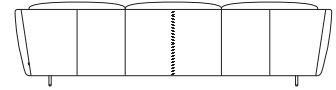

K I N G

DT2022068-V4

kingliving.com

Fleur

Sofas | Chairs | Ottomans

Effective October 2022. Magic Joiner M95. *Backrest Up: 90mm (3.5") space between rear of sofa and wall allows full comfort of backrest in upright position. Leather stitching detail indicated. As King Living has a policy of continuous improvement, changes to products and specifications may be made without prior notice. Images and drawings are representative of design only. Accessories not included.

Chaise Packages | Fleur Rear Detail

Pkg: 3 Seater Chaise RH
Right-hand Chaise
Top

Pkg: 3 Seater Chaise LH
Left-hand Chaise
Top

Rear Detail Stitching

Tub Chair

Lounge Chair

2 Seater

2.5 Seater

3 Seater

Ottoman Bench

Ottoman Oblong

Ottoman Round High