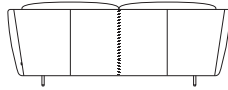

K I N G

DT2022068-V4

kingliving.com

Fleur

Sofas | Chairs | Ottomans

Effective October 2022. Magic Joiner M95. *Backrest Up: 90mm (3.5") space between rear of sofa and wall allows full comfort of backrest in upright position. Leather stitching detail indicated. As King Living has a policy of continuous improvement, changes to products and specifications may be made without prior notice. Images and drawings are representative of design only. Accessories not included.

Chaise Packages | Fleur Rear Detail

Pkg: 3 Seater Chaise RH
Right-hand Chaise
Top

Pkg: 3 Seater Chaise LH
Left-hand Chaise
Top

Rear Detail Stitching

Tub Chair

Lounge Chair

2 Seater

2.5 Seater

3 Seater

Ottoman Bench

Ottoman Oblong

Ottoman Round High