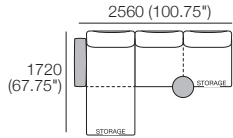

Delta III Package

2S T AE

K I N G

Package 2S T AE

Components: 1x S 800 Rectangle, 1x S 1600 Rectangle, 3x Back AE,
1x Platform Table RECT Timber, 1x Platform Table RND Timber

Configurations: