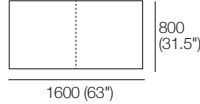

## Rectangles | Squares

**Delta Rectangles/Squares**  
End

800 (31.5")

**Delta Bases SEP**  
End View

800 (31.5")

**Square**  
No Storage

800 (31.5")

**Square S**  
Storage Access 800

800 (31.5")

**Rectangle**  
Leather (Seam) / Fabric (No Seam)  
No Storage

1600 (63")

**2STR Base SEP**  
Separated Seat Cushions  
No Storage

1600 (63")

**3STR Base SEP**  
Separated Seat Cushions  
No Storage