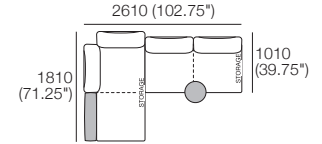

Delta III Package

10S T

Package 10S T Storage AE

Components: 1x Rectangle S800, 1x Back Rectangle S1600,
4x Back, 1x Platform Table RECT Timber,
1x Platform Table RND Timber
Configurations:

Effective July 2022. Use Magic Joiner M105. Seat Position: STD 920 (36.25") / Deep 1010 (39.75"). Bed Brackets sold separately. *Platform Tables: available in selected timber finishes. Platform RND Table extends past platform 130-350 (6.25-13.75") – dimension not included above. As King Living has a policy of continuous improvement, changes to products and specifications may be made without prior notice. Images and drawings are representative of design only. Accessories not included. Front Cover: Delta non-storage.