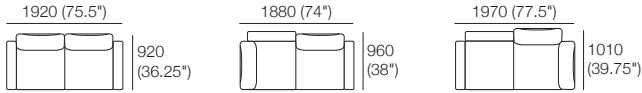

Delta III Packages

2STR DLX SEP

Package: 2 STR DLX SEP AE

Components: 1x 2STR Base SEP, 2x Back, 2x Box Arm

Configurations: