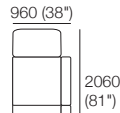

Delta III Packages

2STR DLX SEP

Package: 2 STR DLX SEP AE

Components: 1x 2STR Base SEP, 2x Back, 2x Box Arm

Configurations: