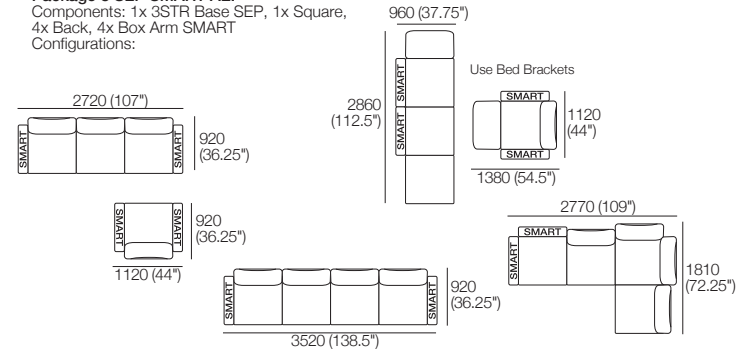

Package 8 SEP SMART AE:

Components: 1x 3STR Base SEP, 1x Square,
4x Back, 4x Box Arm SMART
Configurations:

Effective July 2022. Use Magic Joiner M105. Seat Depths: STD Position 920 (32.25") / Deep Position 1010 (37.75"). Bed Brackets sold separately. As King Living has a policy of continuous improvement, changes to products and specifications may be made without prior notice. Images and drawings are representative of design only. Accessories not included.