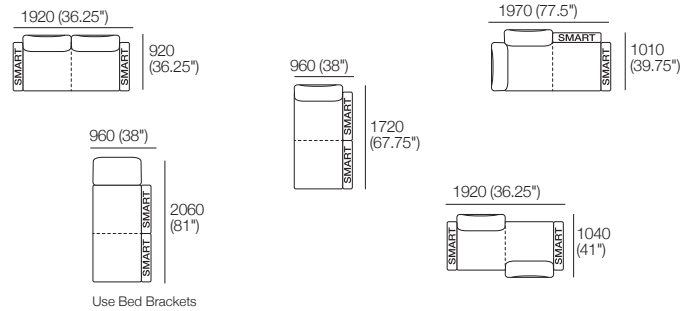

Package: 2 STR DLX SMART AE

Components: 1x Rectangle, 2x Back, 2x Box Arm SMART
Configurations: