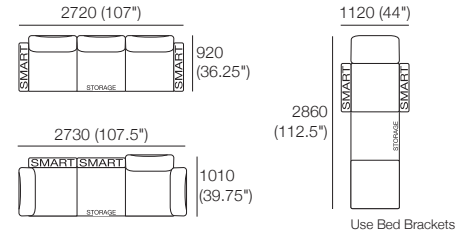

Package: 3 STR Storage Deluxe SEP SMART AE

Components: 1x 3STR Base SEP Storage SMART, 3x Back, 2x Box Arm SMART. Configurations: