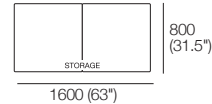

## Rectangles | Squares

**Delta Rectangles/Squares**  
End

800 (31.5")

**Delta Bases SEP**  
End View

800 (31.5")

**Square**  
No Storage

800 (31.5")

**Square S**  
Storage Access 800

800 (31.5")

**Rectangle**  
Leather (Seam) / Fabric (No Seam)  
No Storage

1600 (63")

**2STR Base SEP**  
Separated Seat Cushions  
No Storage

1600 (63")

**3STR Base SEP**  
Separated Seat Cushions  
No Storage

2400 (94.5")

**Rectangle S 800**  
Storage Access 800  
Leather (Seam) / Fabric (No Seam)

1600 (63")

**Rectangle S 1600**  
Storage Access 1600  
Leather (Seam) / Fabric (No Seam)

1600 (63")

**2STR Base SEP 800 Storage**  
Storage Access 800  
Separated Seat Cushions

1600 (63")

**2STR Base SEP 1600 Storage**  
Storage Access 1600  
Separated Seat Cushions

1600 (63")

**3STR Base SEP Storage**  
Storage Access 2400  
Separated Seat Cushions

2400 (94.5")