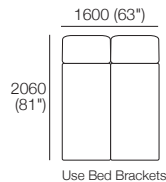

Delta III Packages

Package 1

Package 1 AE

Components: 2x Rectangle, 3x Back

Configurations:

Effective July 2022. Use Magic Joiner M105. Seat Depths: STD Position 920 (32.25") / Deep Position 1010 (37.75"). Bed Brackets sold separately. As King Living has a policy of continuous improvement, changes to products and specifications may be made without prior notice. Images and drawings are representative of design only. Accessories not included.