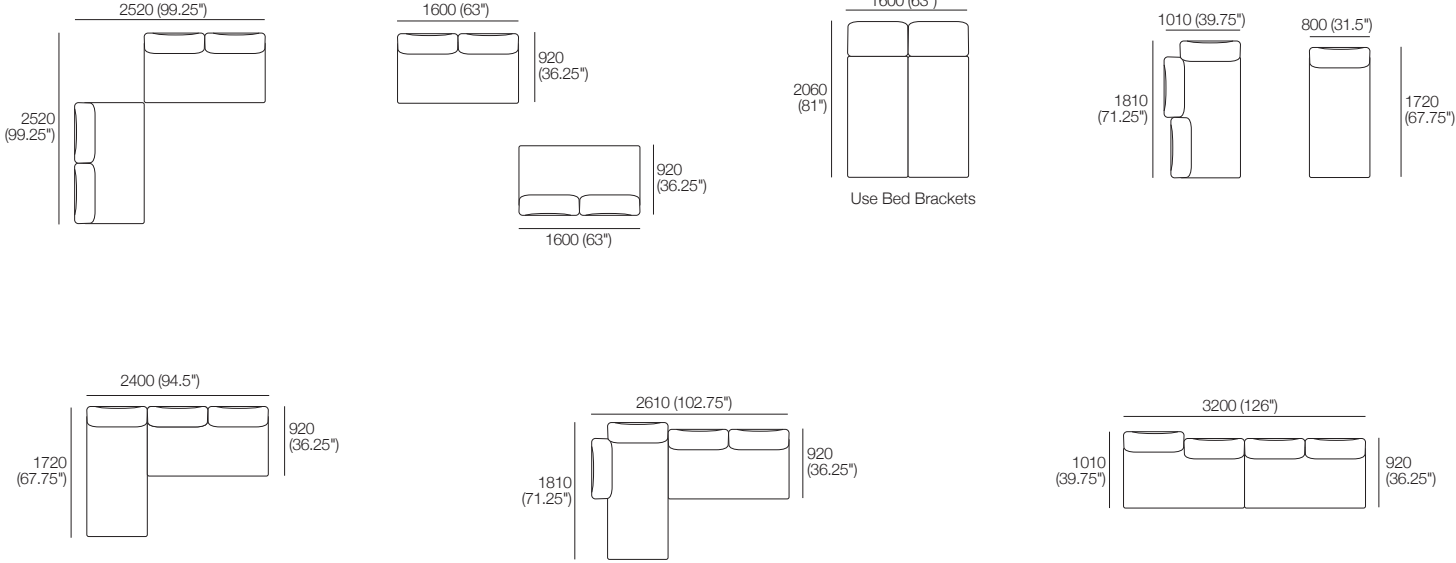

Delta III Packages

Package 10

Package 10 AE

Components: 2x Rectangle, 4x Back
Configurations:

Effective July 2022. Use Magic Joiner M105. Seat Depths: STD Position 920 (32.25") / Deep Position 1010 (37.75"). Bed Brackets sold separately. As King Living has a policy of continuous improvement, changes to products and specifications may be made without prior notice. Images and drawings are representative of design only. Accessories not included.