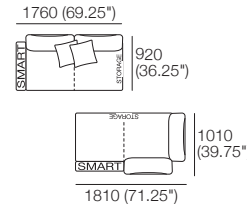

Delta III Package

10S Deluxe Plus SMART

Package 10S Deluxe Plus SMART Storage AE

Components: 1x Rectangle S800, 1x Back Rectangle S1600, 4x Back, 2x Box Arm SMART

Plus: 2x Magic Joiner Pair M95, 4x Bed Bracket, 2x Panama Cushion SQUARE

Configurations: