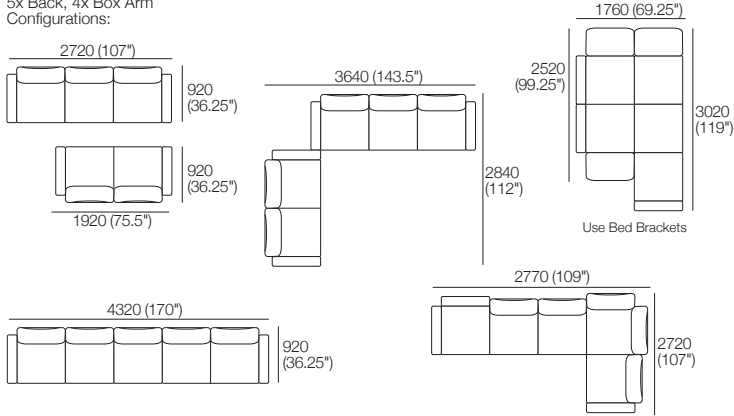

Delta III Packages

7 SEP | 8 SEP

Package 7 SEP AE:

Components: 1x 3STR Base SEP, 1x 2STR Base SEP,
5x Back, 4x Box Arm
Configurations: