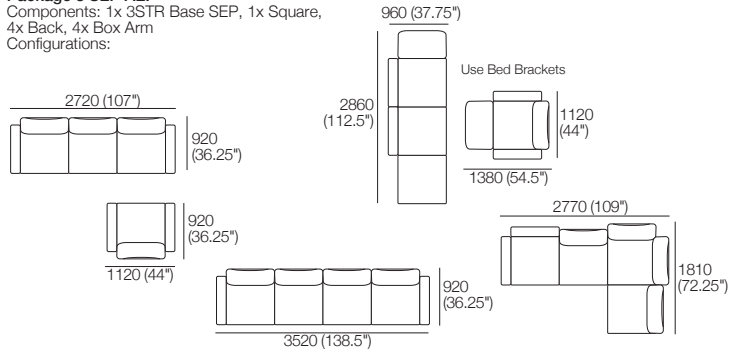

Package 8 SEP AE:

Components: 1x 3STR Base SEP, 1x Square,
4x Back, 4x Box Arm
Configurations: