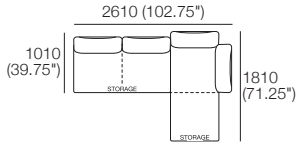

Delta III Package 10S

Package 10S Storage AE

Components: 1x Rectangle S800,
1x Back Rectangle S1600, 4x Back
Configurations:

Effective July 2022. Use Magic Joiner M105. Seat Depths: STD Position 920 (32.25") / Deep Position 1010 (37.75"). Bed Brackets sold separately. As King Living has a policy of continuous improvement, changes to products and specifications may be made without prior notice. Images and drawings are representative of design only. Accessories not included. Front Cover: Delta non-storage.