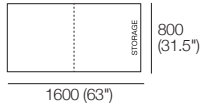

## Rectangles | Squares

**Delta Rectangles/Squares**  
End

800 (31.5")

**Delta Bases SEP**  
End View

800 (31.5")

**Square**  
No Storage

800 (31.5")

**Square S**  
Storage Access 800

800 (31.5")

**Rectangle**  
Leather (Seam) / Fabric (No Seam)  
No Storage

1600 (63")

**2STR Base SEP**  
Separated Seat Cushions  
No Storage

1600 (63")

**3STR Base SEP**  
Separated Seat Cushions  
No Storage

2400 (94.5")

**Rectangle S 800**  
Storage Access 800  
Leather (Seam) / Fabric (No Seam)

1600 (63")

**Rectangle S 1600**  
Storage Access 1600  
Leather (Seam) / Fabric (No Seam)

1600 (63")

**2STR Base SEP 800 Storage**  
Storage Access 800  
Separated Seat Cushions