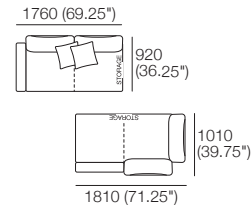

Delta III Package

10S Deluxe Plus

Package 10S Deluxe Plus Storage AE

Components: 1x Rectangle S800, 1x Back Rectangle S1600, 4x Back, 2x Box Arm,

Plus: 2x Magic Joiner Pair M95, 4x Bed Bracket, 2x Panama Cushion SQUARE

Configurations:

Effective July 2022. Use Magic Joiner M105. Seat Depths: STD Position 920 (32.25") / Deep Position 1010 (37.75"). As King Living has a policy of continuous improvement, changes to products and specifications may be made without prior notice. Images and drawings are representative of design only. Accessories not included. Front Cover: Delta non-storage.