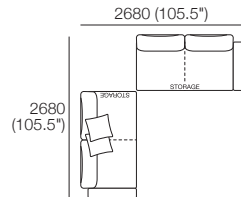

Delta III Package

10S Deluxe Plus

Package 10S Deluxe Plus Storage AE

Components: 1x Rectangle S800, 1x Back Rectangle S1600, 4x Back, 2x Box Arm,

Plus: 2x Magic Joiner Pair M95, 4x Bed Bracket, 2x Panama Cushion SQUARE

Configurations:

Effective July 2022. Use Magic Joiner M105. Seat Depths: STD Position 920 (32.25") / Deep Position 1010 (37.75"). As King Living has a policy of continuous improvement, changes to products and specifications may be made without prior notice. Images and drawings are representative of design only. Accessories not included. Front Cover: Delta non-storage.