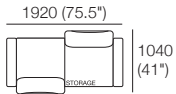

Package: 2 STR Storage DLX SEP AE

Components: 1x 2STR Base SEP 1600 Storage, 2x Back, 2x Box Arm

Configurations: