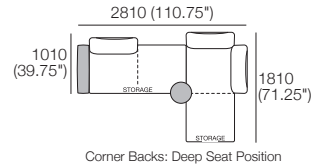

Delta III Package

2S T AE

K I N G

Package 2S T AE

Components: 1x S 800 Rectangle, 1x S 1600 Rectangle, 3x Back AE,
1x Platform Table RECT Timber, 1x Platform Table RND Timber

Configurations: