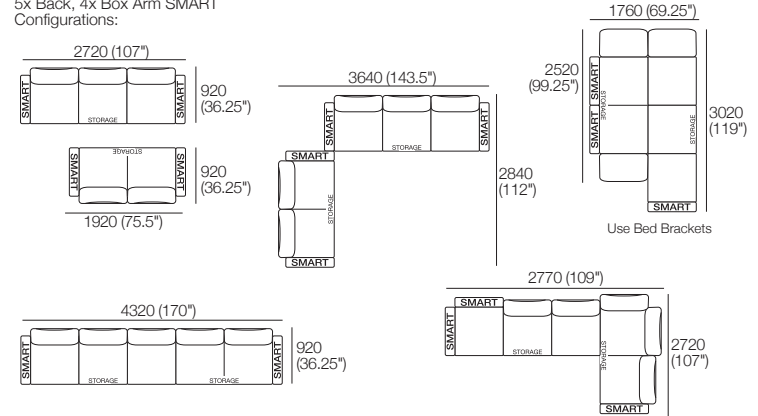

Package 7S Storage SEP SMART AE:

Components: 1x 3STR Base SEP Storage, 1x 2STR Base SEP 1600 Storage,
5x Back, 4x Box Arm SMART
Configurations: