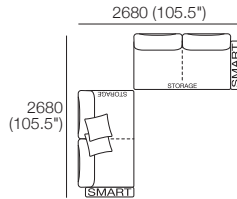

Delta III Package

10S Deluxe Plus SMART

Package 10S Deluxe Plus SMART Storage AE

Components: 1x Rectangle S800, 1x Back Rectangle S1600, 4x Back, 2x Box Arm SMART

Plus: 2x Magic Joiner Pair M95, 4x Bed Bracket, 2x Panama Cushion SQUARE

Configurations: