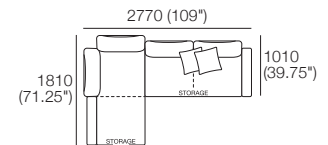

### Package 10S Deluxe Plus Storage AE

Components: 1x Rectangle S800, 1x Back Rectangle S1600, 4x Back, 2x Box Arm,

**Plus:** 2x Magic Joiner Pair M95, 4x Bed Bracket, 2x Panama Cushion SQUARE

Configurations: