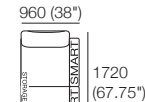

Package: 2 STR Storage DLX SEP SMART AE

Components: 1x 2STR Base SEP 1600 Storage, 2x Back, 2x Box Arm SMART

Configurations: