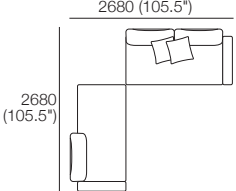

Delta III Packages

Package 1 Deluxe Plus

Package 1 Deluxe Plus AE

Components: 2x Rectangle, 3x Back, 2x Box Arm,
Plus: 2x Magic Joiner Pair M105, 4x Bed Bracket, 2x Panama Cushion SQUARE

Configurations:

Effective July 2022. Use Magic Joiner M105. Seat Depths: STD Position 920 (32.25") / Deep Position 1010 (37.75"). As King Living has a policy of continuous improvement, changes to products and specifications may be made without prior notice. Images and drawings are representative of design only. Accessories not included.