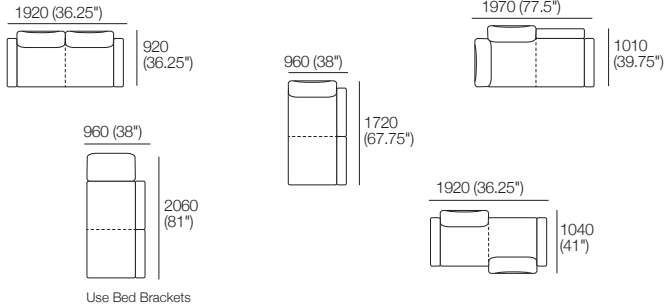

Delta III Packages

2STR Deluxe

Package: 2 STR DLX AE

Components: 1x Rectangle, 2x Back, 2x Box Arm
Configurations: