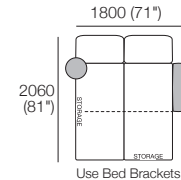

Delta III Package

2S T AE

K I N G

Package 2S T AE

Components: 1x S 800 Rectangle, 1x S 1600 Rectangle, 3x Back AE,
1x Platform Table RECT Timber, 1x Platform Table RND Timber

Configurations: