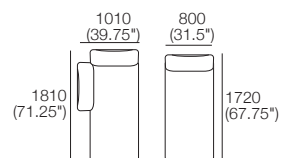

### Package 1 AE

Components: 2x Rectangle, 3x Back

Configurations:

Effective July 2022. Use Magic Joiner M105. Seat Depths: STD Position 920 (32.25") / Deep Position 1010 (37.75"). Bed Brackets sold separately. As King Living has a policy of continuous improvement, changes to products and specifications may be made without prior notice. Images and drawings are representative of design only. Accessories not included.