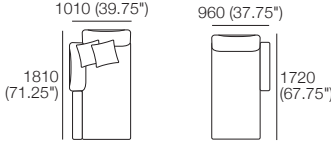

Delta III Packages

Package 1 Deluxe Plus

Package 1 Deluxe Plus AE

Components: 2x Rectangle, 3x Back, 2x Box Arm,
Plus: 2x Magic Joiner Pair M105, 4x Bed Bracket, 2x Panama Cushion SQUARE

Configurations:

Effective July 2022. Use Magic Joiner M105. Seat Depths: STD Position 920 (32.25") / Deep Position 1010 (37.75"). As King Living has a policy of continuous improvement, changes to products and specifications may be made without prior notice. Images and drawings are representative of design only. Accessories not included.