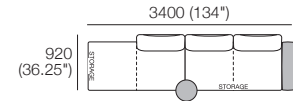

Delta III Package

2S T AE

K I N G

Package 2S T AE

Components: 1x S 800 Rectangle, 1x S 1600 Rectangle, 3x Back AE,
1x Platform Table RECT Timber, 1x Platform Table RND Timber

Configurations: