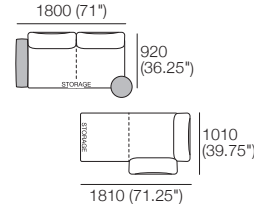

Delta III Package

10S T

Package 10S T Storage AE

Components: 1x Rectangle S800, 1x Back Rectangle S1600,
4x Back, 1x Platform Table RECT Timber,
1x Platform Table RND Timber
Configurations:

Effective July 2022. Use Magic Joiner M105. Seat Position: STD 920 (36.25") / Deep 1010 (39.75"). Bed Brackets sold separately. *Platform Tables: available in selected timber finishes. Platform RND Table extends past platform 130-350 (6.25-13.75") – dimension not included above. As King Living has a policy of continuous improvement, changes to products and specifications may be made without prior notice. Images and drawings are representative of design only. Accessories not included. Front Cover: Delta non-storage.