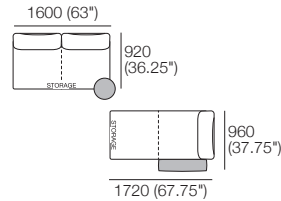

Delta III Package

2S T AE

K I N G

Package 2S T AE

Components: 1x S 800 Rectangle, 1x S 1600 Rectangle, 3x Back AE,
1x Platform Table RECT Timber, 1x Platform Table RND Timber

Configurations: