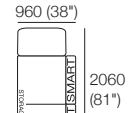

Package: 2 STR Storage DLX SEP SMART AE

Components: 1x 2STR Base SEP 1600 Storage, 2x Back, 2x Box Arm SMART

Configurations: