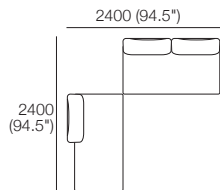

Delta III Packages

Package 1

Package 1 AE

Components: 2x Rectangle, 3x Back

Configurations:

Effective July 2022. Use Magic Joiner M105. Seat Depths: STD Position 920 (32.25") / Deep Position 1010 (37.75"). Bed Brackets sold separately. As King Living has a policy of continuous improvement, changes to products and specifications may be made without prior notice. Images and drawings are representative of design only. Accessories not included.