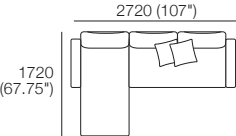

Delta III Packages

Package 1 Deluxe Plus

Package 1 Deluxe Plus AE

Components: 2x Rectangle, 3x Back, 2x Box Arm,
Plus: 2x Magic Joiner Pair M105, 4x Bed Bracket, 2x Panama Cushion SQUARE

Configurations:

Effective July 2022. Use Magic Joiner M105. Seat Depths: STD Position 920 (32.25") / Deep Position 1010 (37.75"). As King Living has a policy of continuous improvement, changes to products and specifications may be made without prior notice. Images and drawings are representative of design only. Accessories not included.