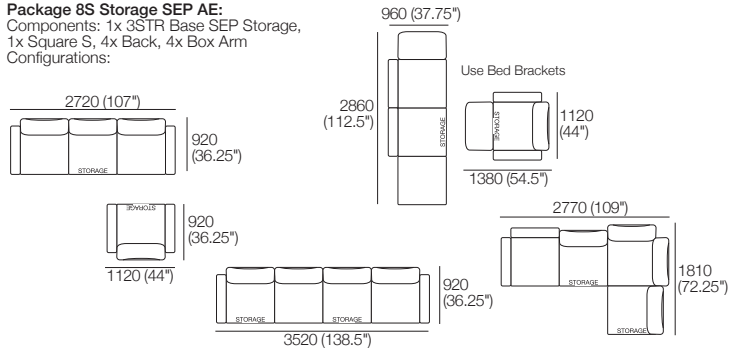

Package 8S Storage SEP AE:

Components: 1x 3STR Base SEP Storage,
1x Square S, 4x Back, 4x Box Arm
Configurations: