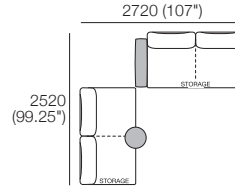

Delta III Package

10S T

Package 10S T Storage AE

Components: 1x Rectangle S800, 1x Back Rectangle S1600,
4x Back, 1x Platform Table RECT Timber,
1x Platform Table RND Timber
Configurations:

Effective July 2022. Use Magic Joiner M105. Seat Position: STD 920 (36.25") / Deep 1010 (39.75"). Bed Brackets sold separately. *Platform Tables: available in selected timber finishes. Platform RND Table extends past platform 130-350 (6.25-13.75") – dimension not included above. As King Living has a policy of continuous improvement, changes to products and specifications may be made without prior notice. Images and drawings are representative of design only. Accessories not included. Front Cover: Delta non-storage.