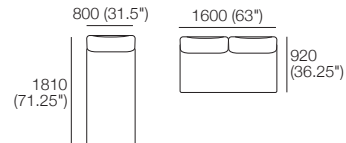

### Package 1 AE

Components: 2x Rectangle, 3x Back

Configurations:

Effective July 2022. Use Magic Joiner M105. Seat Depths: STD Position 920 (32.25") / Deep Position 1010 (37.75"). Bed Brackets sold separately. As King Living has a policy of continuous improvement, changes to products and specifications may be made without prior notice. Images and drawings are representative of design only. Accessories not included.