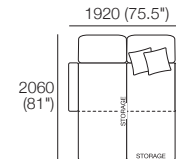

Delta III Package

10S Deluxe Plus

Package 10S Deluxe Plus Storage AE

Components: 1x Rectangle S800, 1x Back Rectangle S1600, 4x Back, 2x Box Arm,

Plus: 2x Magic Joiner Pair M95, 4x Bed Bracket, 2x Panama Cushion SQUARE

Configurations:

Effective July 2022. Use Magic Joiner M105. Seat Depths: STD Position 920 (32.25") / Deep Position 1010 (37.75"). As King Living has a policy of continuous improvement, changes to products and specifications may be made without prior notice. Images and drawings are representative of design only. Accessories not included. Front Cover: Delta non-storage.