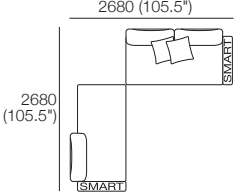

Delta III Packages

Package 1 Deluxe Plus SMART

Package 1 Deluxe Plus SMART AE

Components: 2x Rectangle, 3x Back, 2x Box Arm SMART,
Plus: 2x Magic Joiner Pair M105, 4x Bed Bracket, 2x Panama Cushion SQUARE

Configurations:

Effective July 2022. Use Magic Joiner M105. Seat Depths: STD Position 920 (32.25") / Deep Position 1010 (37.75"). As King Living has a policy of continuous improvement, changes to products and specifications may be made without prior notice. Images and drawings are representative of design only. Accessories not included.