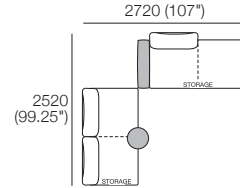

Delta III Package

2S T AE

K I N G

Package 2S T AE

Components: 1x S 800 Rectangle, 1x S 1600 Rectangle, 3x Back AE,
1x Platform Table RECT Timber, 1x Platform Table RND Timber

Configurations: