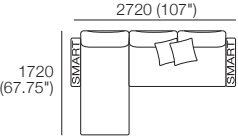

Delta III Packages

Package 1 Deluxe Plus SMART

Package 1 Deluxe Plus SMART AE

Components: 2x Rectangle, 3x Back, 2x Box Arm SMART,
Plus: 2x Magic Joiner Pair M105, 4x Bed Bracket, 2x Panama Cushion SQUARE

Configurations:

Effective July 2022. Use Magic Joiner M105. Seat Depths: STD Position 920 (32.25") / Deep Position 1010 (37.75"). As King Living has a policy of continuous improvement, changes to products and specifications may be made without prior notice. Images and drawings are representative of design only. Accessories not included.