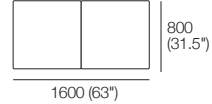

## Rectangles | Squares

**Delta Rectangles/Squares**  
End

800 (31.5")

**Delta Bases SEP**  
End View

800 (31.5")

**Square**  
No Storage

800 (31.5")

**Square S**  
Storage Access 800

800 (31.5")

**Rectangle**  
Leather (Seam) / Fabric (No Seam)  
No Storage

1600 (63")

**2STR Base SEP**  
Separated Seat Cushions  
No Storage

1600 (63")

**3STR Base SEP**  
Separated Seat Cushions  
No Storage

2400 (94.5")

**Rectangle S 800**  
Storage Access 800  
Leather (Seam) / Fabric (No Seam)

1600 (63")

**Rectangle S 1600**  
Storage Access 1600  
Leather (Seam) / Fabric (No Seam)

1600 (63")

**2STR Base SEP 800 Storage**  
Storage Access 800  
Separated Seat Cushions