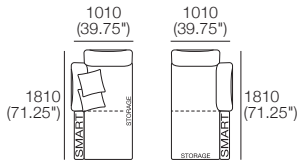

Delta III Package

10S Deluxe Plus SMART

Package 10S Deluxe Plus SMART Storage AE

Components: 1x Rectangle S800, 1x Back Rectangle S1600, 4x Back, 2x Box Arm SMART

Plus: 2x Magic Joiner Pair M95, 4x Bed Bracket, 2x Panama Cushion SQUARE

Configurations: