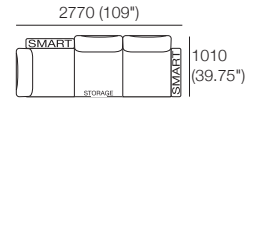

Package: 3 STR Storage Deluxe SEP SMART AE

Components: 1x 3STR Base SEP Storage SMART, 3x Back, 2x Box Arm SMART. Configurations: