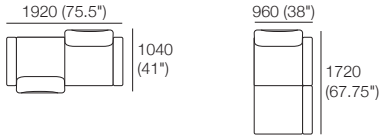

Delta III Packages

2STR DLX SEP

Package: 2 STR DLX SEP AE

Components: 1x 2STR Base SEP, 2x Back, 2x Box Arm

Configurations: