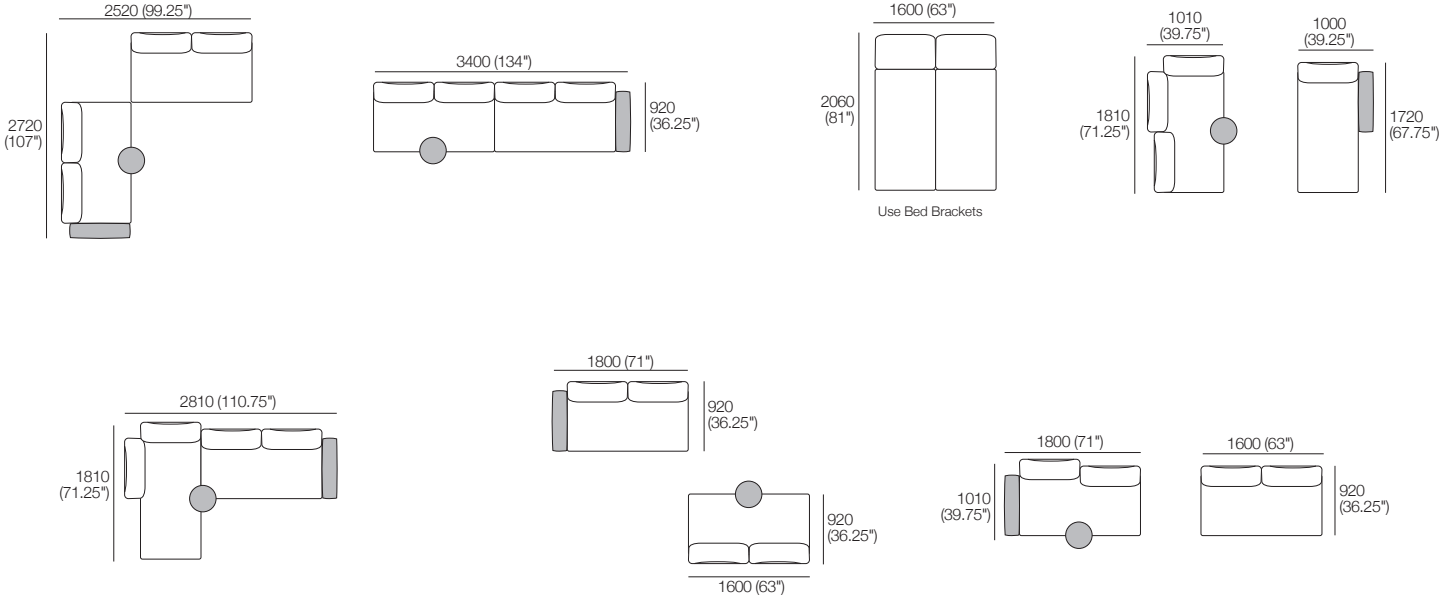

Delta III Packages

Package 10T

Package 10T AE

Components: 2x Rectangle, 4x Back,
1x Platform Table RECT Timber, 1x Platform Table RND Timber*
Configurations: