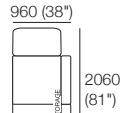

Package: 2 STR Storage DLX SEP AE

Components: 1x 2STR Base SEP 1600 Storage, 2x Back, 2x Box Arm

Configurations: