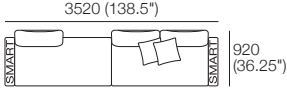

Delta III Packages

Package 1 Deluxe Plus SMART

Package 1 Deluxe Plus SMART AE

Components: 2x Rectangle, 3x Back, 2x Box Arm SMART,
Plus: 2x Magic Joiner Pair M105, 4x Bed Bracket, 2x Panama Cushion SQUARE

Configurations:

Effective July 2022. Use Magic Joiner M105. Seat Depths: STD Position 920 (32.25") / Deep Position 1010 (37.75"). As King Living has a policy of continuous improvement, changes to products and specifications may be made without prior notice. Images and drawings are representative of design only. Accessories not included.