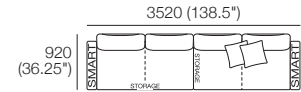

Delta III Package

10S Deluxe Plus SMART

Package 10S Deluxe Plus SMART Storage AE

Components: 1x Rectangle S800, 1x Back Rectangle S1600, 4x Back, 2x Box Arm SMART

Plus: 2x Magic Joiner Pair M95, 4x Bed Bracket, 2x Panama Cushion SQUARE

Configurations: