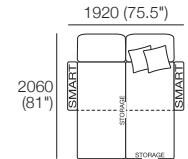

Delta III Package

10S Deluxe Plus SMART

Package 10S Deluxe Plus SMART Storage AE

Components: 1x Rectangle S800, 1x Back Rectangle S1600, 4x Back, 2x Box Arm SMART

Plus: 2x Magic Joiner Pair M95, 4x Bed Bracket, 2x Panama Cushion SQUARE

Configurations: