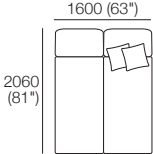

Delta III Packages

Package 1 Deluxe Plus

Package 1 Deluxe Plus AE

Components: 2x Rectangle, 3x Back, 2x Box Arm,
Plus: 2x Magic Joiner Pair M105, 4x Bed Bracket, 2x Panama Cushion SQUARE

Configurations:

Effective July 2022. Use Magic Joiner M105. Seat Depths: STD Position 920 (32.25") / Deep Position 1010 (37.75"). As King Living has a policy of continuous improvement, changes to products and specifications may be made without prior notice. Images and drawings are representative of design only. Accessories not included.