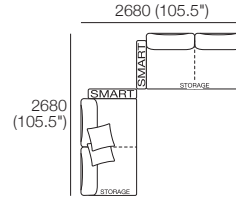

Delta III Package

10S Deluxe Plus SMART

Package 10S Deluxe Plus SMART Storage AE

Components: 1x Rectangle S800, 1x Back Rectangle S1600, 4x Back, 2x Box Arm SMART

Plus: 2x Magic Joiner Pair M95, 4x Bed Bracket, 2x Panama Cushion SQUARE

Configurations: