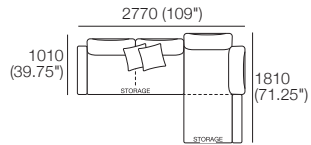

### Package 10S Deluxe Plus Storage AE

Components: 1x Rectangle S800, 1x Back Rectangle S1600, 4x Back, 2x Box Arm,

**Plus:** 2x Magic Joiner Pair M95, 4x Bed Bracket, 2x Panama Cushion SQUARE

Configurations: