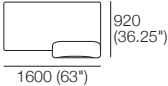

Delta III Packages

Package 1 Deluxe Plus SMART

Package 1 Deluxe Plus SMART AE

Components: 2x Rectangle, 3x Back, 2x Box Arm SMART,
Plus: 2x Magic Joiner Pair M105, 4x Bed Bracket, 2x Panama Cushion SQUARE

Configurations:

Effective July 2022. Use Magic Joiner M105. Seat Depths: STD Position 920 (32.25") / Deep Position 1010 (37.75"). As King Living has a policy of continuous improvement, changes to products and specifications may be made without prior notice. Images and drawings are representative of design only. Accessories not included.