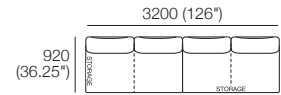

Delta III Package 10S

Package 10S Storage AE

Components: 1x Rectangle S800,
1x Back Rectangle S1600, 4x Back
Configurations:

Effective July 2022. Use Magic Joiner M105. Seat Depths: STD Position 920 (32.25") / Deep Position 1010 (37.75"). Bed Brackets sold separately. As King Living has a policy of continuous improvement, changes to products and specifications may be made without prior notice. Images and drawings are representative of design only. Accessories not included. Front Cover: Delta non-storage.