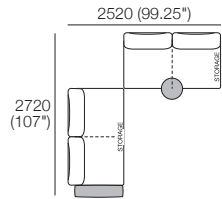

Delta III Package

10S T

Package 10S T Storage AE

Components: 1x Rectangle S800, 1x Back Rectangle S1600,
4x Back, 1x Platform Table RECT Timber,
1x Platform Table RND Timber
Configurations:

Effective July 2022. Use Magic Joiner M105. Seat Position: STD 920 (36.25") / Deep 1010 (39.75"). Bed Brackets sold separately. *Platform Tables: available in selected timber finishes. Platform RND Table extends past platform 130-350 (6.25-13.75") – dimension not included above. As King Living has a policy of continuous improvement, changes to products and specifications may be made without prior notice. Images and drawings are representative of design only. Accessories not included. Front Cover: Delta non-storage.