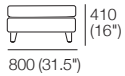

Delta III

Rectangles | Squares

Delta Rectangles/Squares
End