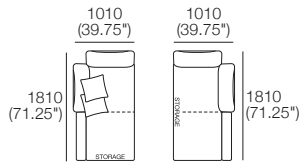

Delta III Package

10S Deluxe Plus

Package 10S Deluxe Plus Storage AE

Components: 1x Rectangle S800, 1x Back Rectangle S1600, 4x Back, 2x Box Arm,

Plus: 2x Magic Joiner Pair M95, 4x Bed Bracket, 2x Panama Cushion SQUARE

Configurations:

Effective July 2022. Use Magic Joiner M105. Seat Depths: STD Position 920 (32.25") / Deep Position 1010 (37.75"). As King Living has a policy of continuous improvement, changes to products and specifications may be made without prior notice. Images and drawings are representative of design only. Accessories not included. Front Cover: Delta non-storage.