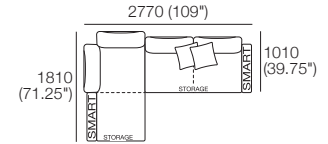

Delta III Package

10S Deluxe Plus SMART

Package 10S Deluxe Plus SMART Storage AE

Components: 1x Rectangle S800, 1x Back Rectangle S1600, 4x Back, 2x Box Arm SMART

Plus: 2x Magic Joiner Pair M95, 4x Bed Bracket, 2x Panama Cushion SQUARE

Configurations: