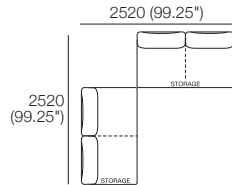

Delta III Package 10S

Package 10S Storage AE

Components: 1x Rectangle S800,
1x Back Rectangle S1600, 4x Back
Configurations:

Effective July 2022. Use Magic Joiner M105. Seat Depths: STD Position 920 (32.25") / Deep Position 1010 (37.75"). Bed Brackets sold separately. As King Living has a policy of continuous improvement, changes to products and specifications may be made without prior notice. Images and drawings are representative of design only. Accessories not included. Front Cover: Delta non-storage.