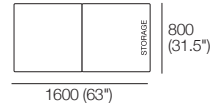

## Rectangles | Squares

**Delta Rectangles/Squares**  
End

800 (31.5")

**Delta Bases SEP**  
End View

800 (31.5")

**Square**  
No Storage

800 (31.5")

**Square S**  
Storage Access 800

800 (31.5")

**Rectangle**  
Leather (Seam) / Fabric (No Seam)  
No Storage

1600 (63")

**2STR Base SEP**  
Separated Seat Cushions  
No Storage

1600 (63")

**3STR Base SEP**  
Separated Seat Cushions  
No Storage

2400 (94.5")

**Rectangle S 800**  
Storage Access 800  
Leather (Seam) / Fabric (No Seam)

1600 (63")

**Rectangle S 1600**  
Storage Access 1600  
Leather (Seam) / Fabric (No Seam)

1600 (63")

**2STR Base SEP 800 Storage**  
Storage Access 800  
Separated Seat Cushions

1600 (63")

**2STR Base SEP 1600 Storage**  
Storage Access 1600  
Separated Seat Cushions

1600 (63")

**3STR Base SEP Storage**  
Storage Access 2400  
Separated Seat Cushions

2400 (94.5")