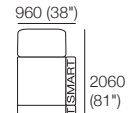

Package: 2 STR DLX SEP SMART AE

Components: 1x 2STR Base SEP, 2x Back, 2x Box Arm SMART

Configurations: