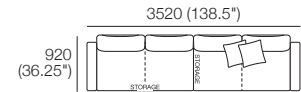

Delta III Package

10S Deluxe Plus

Package 10S Deluxe Plus Storage AE

Components: 1x Rectangle S800, 1x Back Rectangle S1600, 4x Back, 2x Box Arm,

Plus: 2x Magic Joiner Pair M95, 4x Bed Bracket, 2x Panama Cushion SQUARE

Configurations:

Effective July 2022. Use Magic Joiner M105. Seat Depths: STD Position 920 (32.25") / Deep Position 1010 (37.75"). As King Living has a policy of continuous improvement, changes to products and specifications may be made without prior notice. Images and drawings are representative of design only. Accessories not included. Front Cover: Delta non-storage.