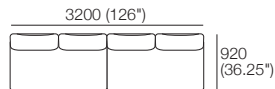

Delta III Packages

Package 1

Package 1 AE

Components: 2x Rectangle, 3x Back

Configurations:

Effective July 2022. Use Magic Joiner M105. Seat Depths: STD Position 920 (32.25") / Deep Position 1010 (37.75"). Bed Brackets sold separately. As King Living has a policy of continuous improvement, changes to products and specifications may be made without prior notice. Images and drawings are representative of design only. Accessories not included.