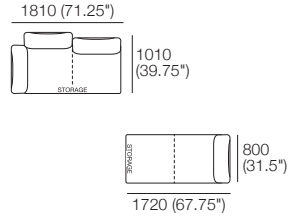

Delta III Package 10S

Package 10S Storage AE

Components: 1x Rectangle S800,
1x Back Rectangle S1600, 4x Back
Configurations:

Effective July 2022. Use Magic Joiner M105. Seat Depths: STD Position 920 (32.25") / Deep Position 1010 (37.75"). Bed Brackets sold separately. As King Living has a policy of continuous improvement, changes to products and specifications may be made without prior notice. Images and drawings are representative of design only. Accessories not included. Front Cover: Delta non-storage.