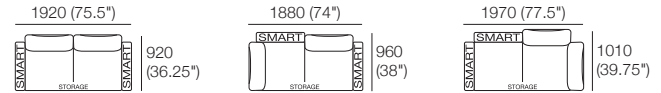

Package: 2 STR Storage DLX SEP SMART AE

Components: 1x 2STR Base SEP 1600 Storage, 2x Back, 2x Box Arm SMART

Configurations: