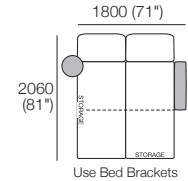

Delta III Package

10S T

Package 10S T Storage AE

Components: 1x Rectangle S800, 1x Back Rectangle S1600,
4x Back, 1x Platform Table RECT Timber,
1x Platform Table RND Timber
Configurations:

Effective July 2022. Use Magic Joiner M105. Seat Position: STD 920 (36.25") / Deep 1010 (39.75"). Bed Brackets sold separately. *Platform Tables: available in selected timber finishes. Platform RND Table extends past platform 130-350 (6.25-13.75") – dimension not included above. As King Living has a policy of continuous improvement, changes to products and specifications may be made without prior notice. Images and drawings are representative of design only. Accessories not included. Front Cover: Delta non-storage.