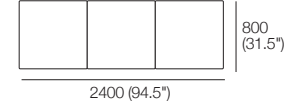

## Rectangles | Squares

**Delta Rectangles/Squares**  
End

800 (31.5")

**Delta Bases SEP**  
End View

800 (31.5")

**Square**  
No Storage

800 (31.5")

**Square S**  
Storage Access 800

800 (31.5")

**Rectangle**  
Leather (Seam) / Fabric (No Seam)  
No Storage

1600 (63")

**2STR Base SEP**  
Separated Seat Cushions  
No Storage

1600 (63")

**3STR Base SEP**  
Separated Seat Cushions  
No Storage