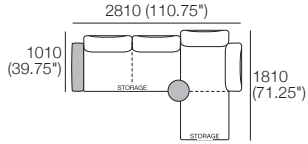

Delta III Package

10S T

Package 10S T Storage AE

Components: 1x Rectangle S800, 1x Back Rectangle S1600,
4x Back, 1x Platform Table RECT Timber,
1x Platform Table RND Timber
Configurations:

Effective July 2022. Use Magic Joiner M105. Seat Position: STD 920 (36.25") / Deep 1010 (39.75"). Bed Brackets sold separately. *Platform Tables: available in selected timber finishes. Platform RND Table extends past platform 130-350 (6.25-13.75") – dimension not included above. As King Living has a policy of continuous improvement, changes to products and specifications may be made without prior notice. Images and drawings are representative of design only. Accessories not included. Front Cover: Delta non-storage.