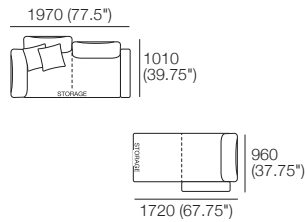

Delta III Package

10S Deluxe Plus

Package 10S Deluxe Plus Storage AE

Components: 1x Rectangle S800, 1x Back Rectangle S1600, 4x Back, 2x Box Arm,

Plus: 2x Magic Joiner Pair M95, 4x Bed Bracket, 2x Panama Cushion SQUARE

Configurations:

Effective July 2022. Use Magic Joiner M105. Seat Depths: STD Position 920 (32.25") / Deep Position 1010 (37.75"). As King Living has a policy of continuous improvement, changes to products and specifications may be made without prior notice. Images and drawings are representative of design only. Accessories not included. Front Cover: Delta non-storage.