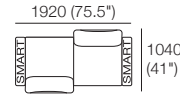

Package: 2 STR DLX SEP SMART AE

Components: 1x 2STR Base SEP, 2x Back, 2x Box Arm SMART

Configurations: