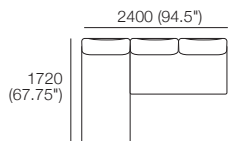

Delta III Packages

Package 1

Package 1 AE

Components: 2x Rectangle, 3x Back

Configurations:

Effective July 2022. Use Magic Joiner M105. Seat Depths: STD Position 920 (32.25") / Deep Position 1010 (37.75"). Bed Brackets sold separately. As King Living has a policy of continuous improvement, changes to products and specifications may be made without prior notice. Images and drawings are representative of design only. Accessories not included.