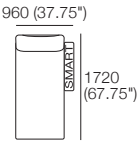

Delta III Packages

Package 1 Deluxe Plus SMART

Package 1 Deluxe Plus SMART AE

Components: 2x Rectangle, 3x Back, 2x Box Arm SMART,
Plus: 2x Magic Joiner Pair M105, 4x Bed Bracket, 2x Panama Cushion SQUARE

Configurations:

Effective July 2022. Use Magic Joiner M105. Seat Depths: STD Position 920 (32.25") / Deep Position 1010 (37.75"). As King Living has a policy of continuous improvement, changes to products and specifications may be made without prior notice. Images and drawings are representative of design only. Accessories not included.