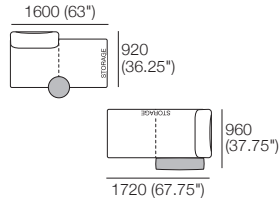

Delta III Package

10S T

Package 10S T Storage AE

Components: 1x Rectangle S800, 1x Back Rectangle S1600,
4x Back, 1x Platform Table RECT Timber,
1x Platform Table RND Timber
Configurations:

Effective July 2022. Use Magic Joiner M105. Seat Position: STD 920 (36.25") / Deep 1010 (39.75"). Bed Brackets sold separately. *Platform Tables: available in selected timber finishes. Platform RND Table extends past platform 130-350 (6.25-13.75") – dimension not included above. As King Living has a policy of continuous improvement, changes to products and specifications may be made without prior notice. Images and drawings are representative of design only. Accessories not included. Front Cover: Delta non-storage.