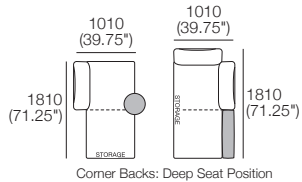

Delta III Package

2S T AE

K I N G

Package 2S T AE

Components: 1x S 800 Rectangle, 1x S 1600 Rectangle, 3x Back AE,
1x Platform Table RECT Timber, 1x Platform Table RND Timber

Configurations: