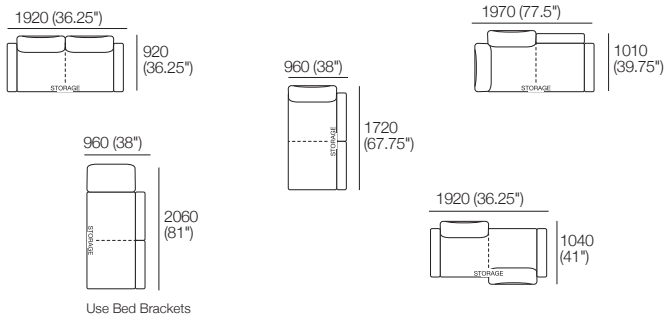

Package: 2 STR DLX Storage AE

Components: 1x S 1600 Rectangle, 2x Back, 2x Box Arm
Configurations: