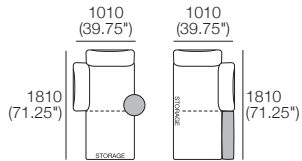

Delta III Package

10S T

Package 10S T Storage AE

Components: 1x Rectangle S800, 1x Back Rectangle S1600,
4x Back, 1x Platform Table RECT Timber,
1x Platform Table RND Timber
Configurations:

Effective July 2022. Use Magic Joiner M105. Seat Position: STD 920 (36.25") / Deep 1010 (39.75"). Bed Brackets sold separately. *Platform Tables: available in selected timber finishes. Platform RND Table extends past platform 130-350 (6.25-13.75") – dimension not included above. As King Living has a policy of continuous improvement, changes to products and specifications may be made without prior notice. Images and drawings are representative of design only. Accessories not included. Front Cover: Delta non-storage.