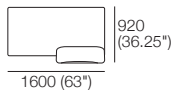

Delta III Packages

Package 1

Package 1 AE

Components: 2x Rectangle, 3x Back

Configurations:

Effective July 2022. Use Magic Joiner M105. Seat Depths: STD Position 920 (32.25") / Deep Position 1010 (37.75"). Bed Brackets sold separately. As King Living has a policy of continuous improvement, changes to products and specifications may be made without prior notice. Images and drawings are representative of design only. Accessories not included.