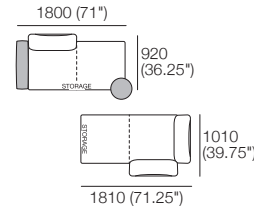

Delta III Package

2S T AE

K I N G

Package 2S T AE

Components: 1x S 800 Rectangle, 1x S 1600 Rectangle, 3x Back AE,
1x Platform Table RECT Timber, 1x Platform Table RND Timber

Configurations: