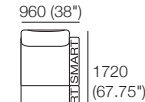

Package: 2 STR DLX SEP SMART AE

Components: 1x 2STR Base SEP, 2x Back, 2x Box Arm SMART

Configurations: