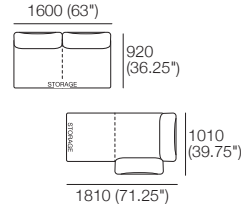

Delta III Package 10S

Package 10S Storage AE

Components: 1x Rectangle S800,
1x Back Rectangle S1600, 4x Back
Configurations:

Effective July 2022. Use Magic Joiner M105. Seat Depths: STD Position 920 (32.25") / Deep Position 1010 (37.75"). Bed Brackets sold separately. As King Living has a policy of continuous improvement, changes to products and specifications may be made without prior notice. Images and drawings are representative of design only. Accessories not included. Front Cover: Delta non-storage.