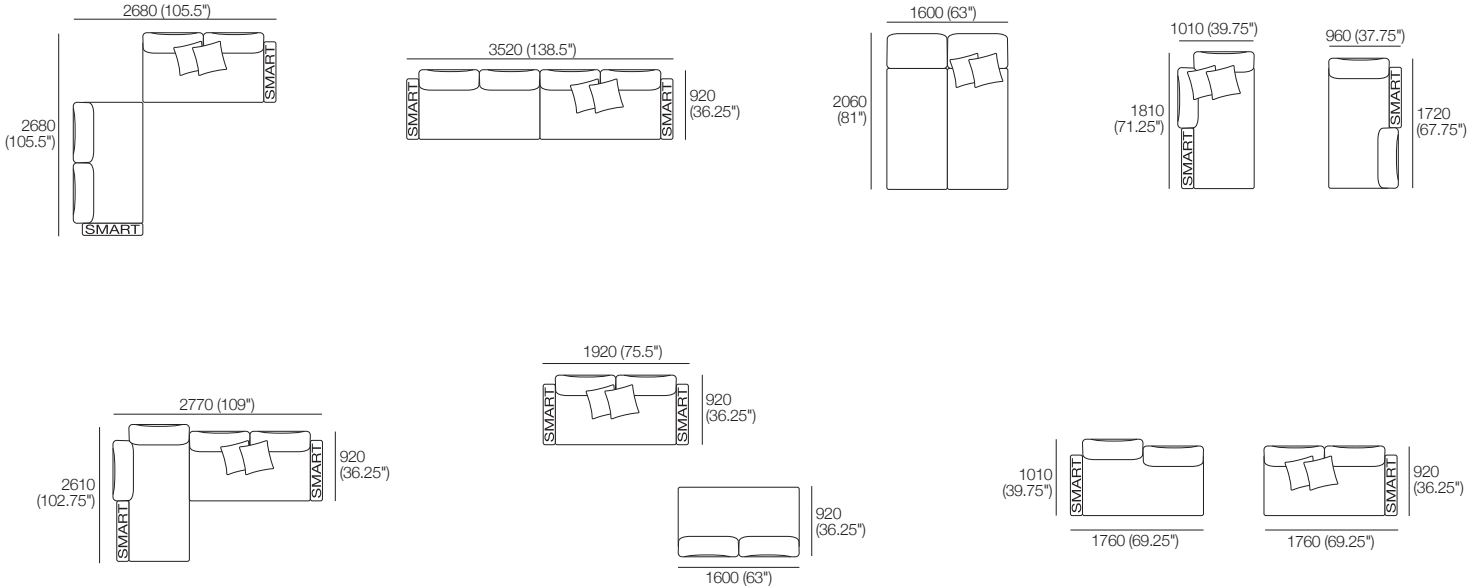

Delta III Packages

Package 10 Deluxe Plus SMART

Package 10 Deluxe Plus SMART AE

Components: 2x Rectangle, 4x Back, 2x Box Arm SMART,
Plus: 2x Magic Joiner Pair M105, 4x Bed Bracket, 2x Panama Cushion SQUARE
Configurations:

Effective July 2022. Use Magic Joiner M105. Seat Depths: STD Position 920 (32.25") / Deep Position 1010 (37.75"). As King Living has a policy of continuous improvement, changes to products and specifications may be made without prior notice. Images and drawings are representative of design only. Accessories not included.