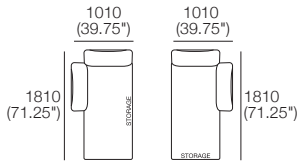

Delta III Package 10S

Package 10S Storage AE

Components: 1x Rectangle S800,
1x Back Rectangle S1600, 4x Back
Configurations:

Effective July 2022. Use Magic Joiner M105. Seat Depths: STD Position 920 (32.25") / Deep Position 1010 (37.75"). Bed Brackets sold separately. As King Living has a policy of continuous improvement, changes to products and specifications may be made without prior notice. Images and drawings are representative of design only. Accessories not included. Front Cover: Delta non-storage.