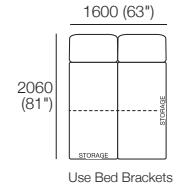

Delta III Package 10S

Package 10S Storage AE

Components: 1x Rectangle S800,
1x Back Rectangle S1600, 4x Back
Configurations:

Effective July 2022. Use Magic Joiner M105. Seat Depths: STD Position 920 (32.25") / Deep Position 1010 (37.75"). Bed Brackets sold separately. As King Living has a policy of continuous improvement, changes to products and specifications may be made without prior notice. Images and drawings are representative of design only. Accessories not included. Front Cover: Delta non-storage.