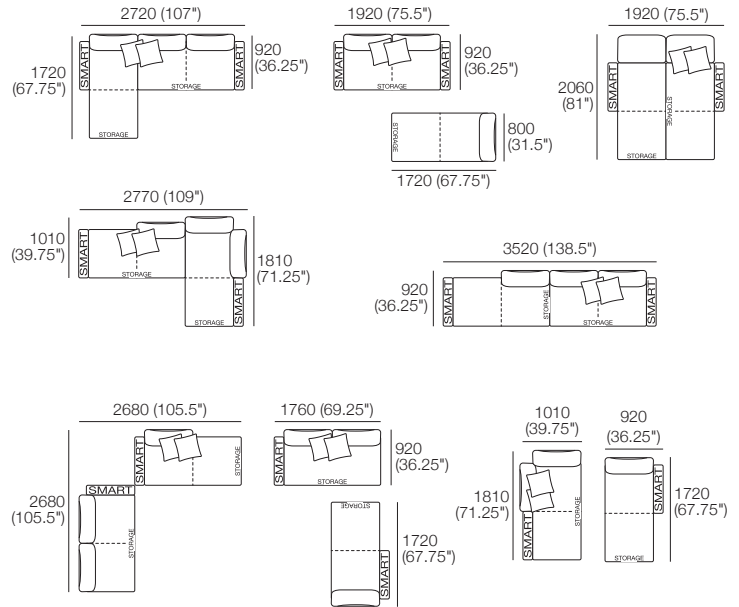

Package: 2S Deluxe Plus (Storage) SMART AE

Components: 1x S 800 Rectangle, 1x S 1600 Rectangle, 3x Back AE, 2x Box Arm SMART

Plus 4x Bed Bracket, 1x Magic Joiner Pair M95, 2x Panama Cushion SQUARE

Configurations: