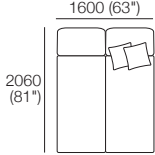

Delta III Packages

Package 1 Deluxe Plus SMART

Package 1 Deluxe Plus SMART AE

Components: 2x Rectangle, 3x Back, 2x Box Arm SMART,
Plus: 2x Magic Joiner Pair M105, 4x Bed Bracket, 2x Panama Cushion SQUARE

Configurations:

Effective July 2022. Use Magic Joiner M105. Seat Depths: STD Position 920 (32.25") / Deep Position 1010 (37.75"). As King Living has a policy of continuous improvement, changes to products and specifications may be made without prior notice. Images and drawings are representative of design only. Accessories not included.