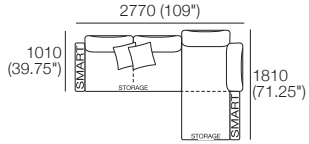

Delta III Package

10S Deluxe Plus SMART

Package 10S Deluxe Plus SMART Storage AE

Components: 1x Rectangle S800, 1x Back Rectangle S1600, 4x Back, 2x Box Arm SMART

Plus: 2x Magic Joiner Pair M95, 4x Bed Bracket, 2x Panama Cushion SQUARE

Configurations: