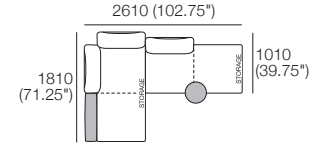

Delta III Package

2S T AE

K I N G

Package 2S T AE

Components: 1x S 800 Rectangle, 1x S 1600 Rectangle, 3x Back AE,
1x Platform Table RECT Timber, 1x Platform Table RND Timber

Configurations: