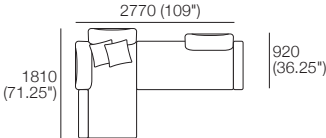

Delta III Packages

Package 1 Deluxe Plus

Package 1 Deluxe Plus AE

Components: 2x Rectangle, 3x Back, 2x Box Arm,
Plus: 2x Magic Joiner Pair M105, 4x Bed Bracket, 2x Panama Cushion SQUARE

Configurations:

Effective July 2022. Use Magic Joiner M105. Seat Depths: STD Position 920 (32.25") / Deep Position 1010 (37.75"). As King Living has a policy of continuous improvement, changes to products and specifications may be made without prior notice. Images and drawings are representative of design only. Accessories not included.