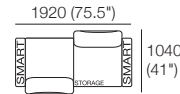

Package: 2 STR Storage DLX SEP SMART AE

Components: 1x 2STR Base SEP 1600 Storage, 2x Back, 2x Box Arm SMART

Configurations: