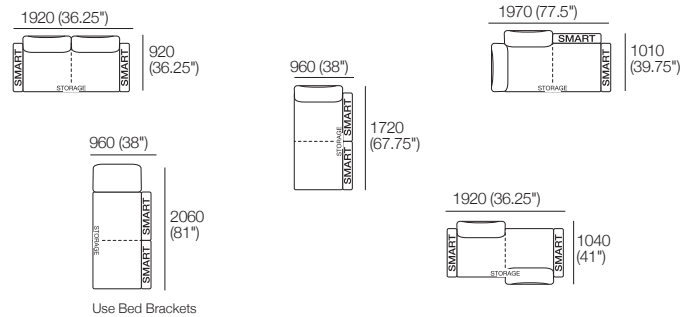

Package: 2 STR DLX Storage SMART AE

Components: 1x S 1600 Rectangle, 2x Back, 2x Box Arm SMART
Configurations:

Effective July 2022. Use Magic Joiner M105. Seat Depths: STD Position 920 (32.25") / Deep Position 1010 (37.75"). Bed Brackets sold separately. As King Living has a policy of continuous improvement, changes to products and specifications may be made without prior notice. Images and drawings are representative of design only. Accessories not included.