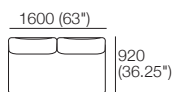

### Package 1 AE

Components: 2x Rectangle, 3x Back

Configurations:

Effective July 2022. Use Magic Joiner M105. Seat Depths: STD Position 920 (32.25") / Deep Position 1010 (37.75"). Bed Brackets sold separately. As King Living has a policy of continuous improvement, changes to products and specifications may be made without prior notice. Images and drawings are representative of design only. Accessories not included.