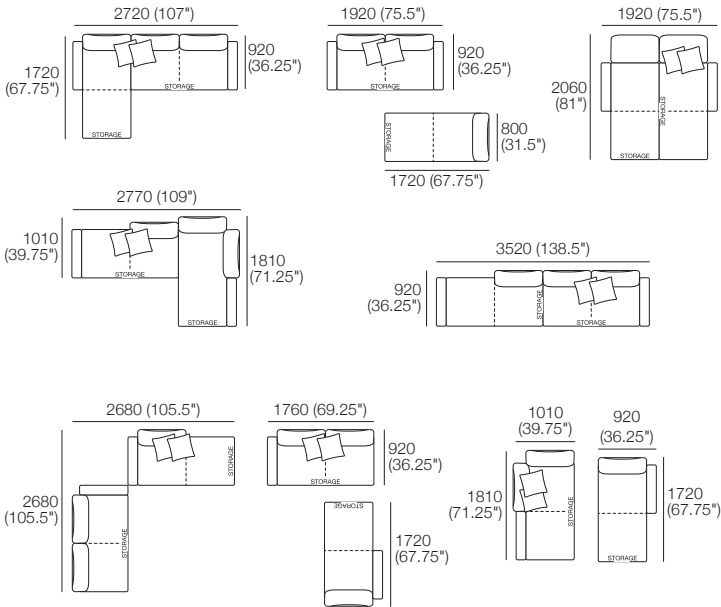

Delta III Packages

2S Deluxe Plus

Package: 2S Deluxe Plus (Storage) AE

Components: 1x S 800 Rectangle, 1x S 1600 Rectangle, 3x Back AE, 2x Box Arm

Plus 4x Bed Bracket, 1x Magic Joiner Pair M95, 2x Panama Cushion SQUARE

Configurations: