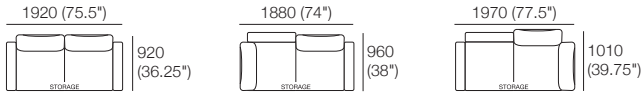

Package: 2 STR Storage DLX SEP AE

Components: 1x 2STR Base SEP 1600 Storage, 2x Back, 2x Box Arm

Configurations: