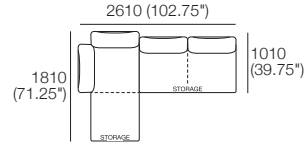

Delta III Package 10S

Package 10S Storage AE

Components: 1x Rectangle S800,
1x Back Rectangle S1600, 4x Back
Configurations:

Effective July 2022. Use Magic Joiner M105. Seat Depths: STD Position 920 (32.25") / Deep Position 1010 (37.75"). Bed Brackets sold separately. As King Living has a policy of continuous improvement, changes to products and specifications may be made without prior notice. Images and drawings are representative of design only. Accessories not included. Front Cover: Delta non-storage.