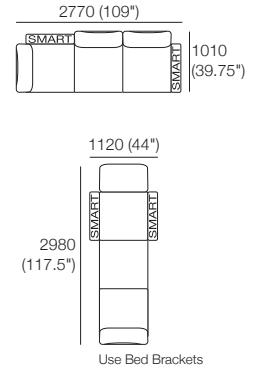

Package: 3 STR Deluxe SEP SMART AE

Components: 1x 3STR Base SEP SMART, 3x Back, 2x Box Arm SMART
Configurations: