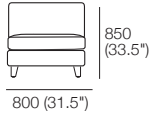

Delta III

Components | Accessories

Chair
(Square + Back)