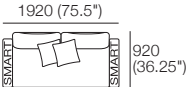

Delta III Packages

Package 1 Deluxe Plus SMART

Package 1 Deluxe Plus SMART AE

Components: 2x Rectangle, 3x Back, 2x Box Arm SMART,
Plus: 2x Magic Joiner Pair M105, 4x Bed Bracket, 2x Panama Cushion SQUARE

Configurations:

Effective July 2022. Use Magic Joiner M105. Seat Depths: STD Position 920 (32.25") / Deep Position 1010 (37.75"). As King Living has a policy of continuous improvement, changes to products and specifications may be made without prior notice. Images and drawings are representative of design only. Accessories not included.