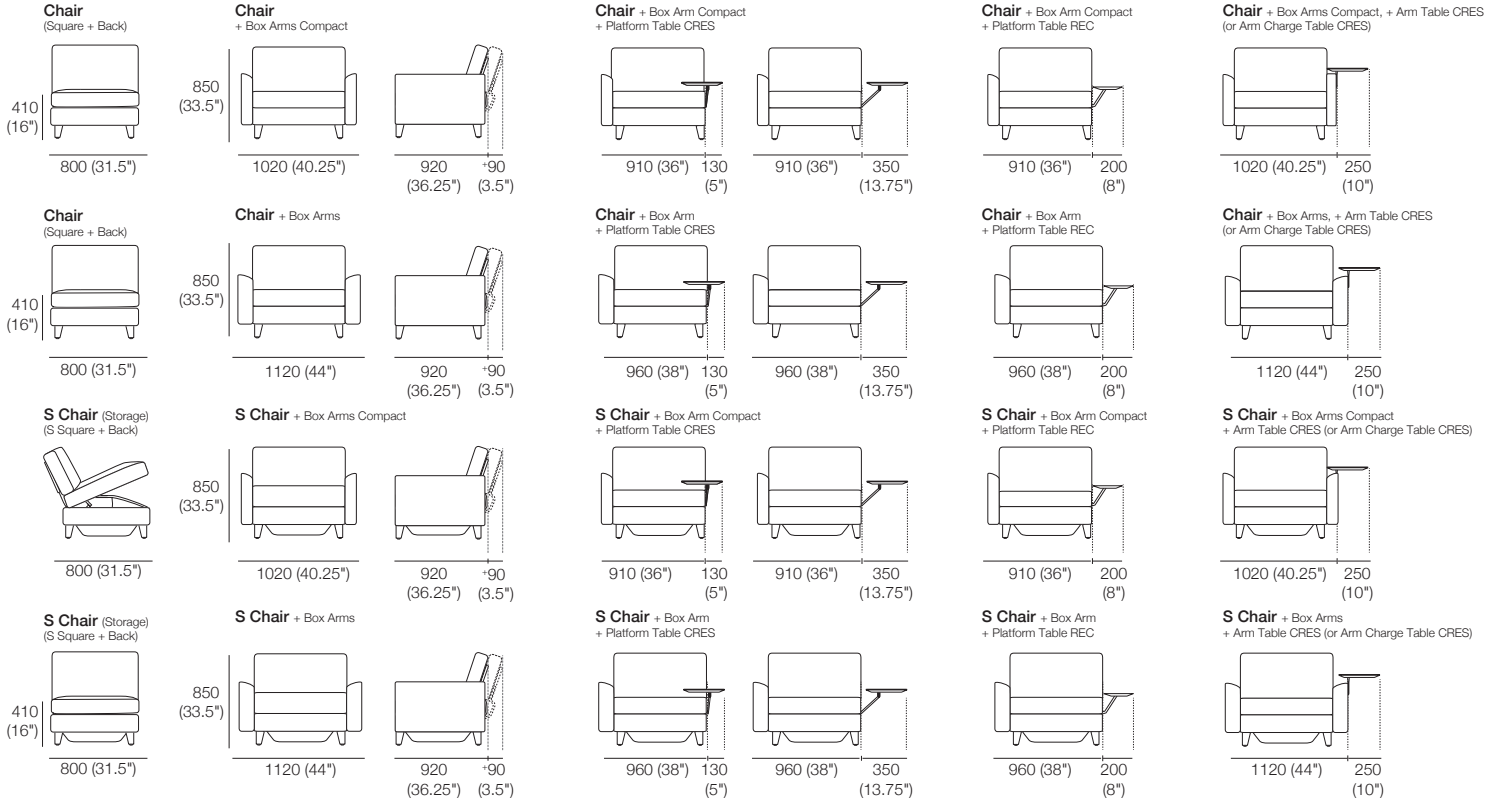

2400 (94.5")

**Rectangle S 800**  
Storage Access 800  
Leather (Seam) / Fabric (No Seam)

1600 (63")

**Rectangle S 1600**  
Storage Access 1600  
Leather (Seam) / Fabric (No Seam)

1600 (63")

**2STR Base SEP 800 Storage**  
Storage Access 800  
Separated Seat Cushions

1600 (63")

**2STR Base SEP 1600 Storage**  
Storage Access 1600  
Separated Seat Cushions

1600 (63")

**3STR Base SEP Storage**  
Storage Access 2400  
Separated Seat Cushions

2400 (94.5")

## Chairs | Arms | Tables

Effective July 2022. Use Magic Joiner M105. Seat Position: STD 920 (36.25") / Deep 1010 (39.75"). As King Living has a policy of continuous improvement, changes to products and specifications may be made without prior notice. Images and drawings are representative of design only. Accessories not included.