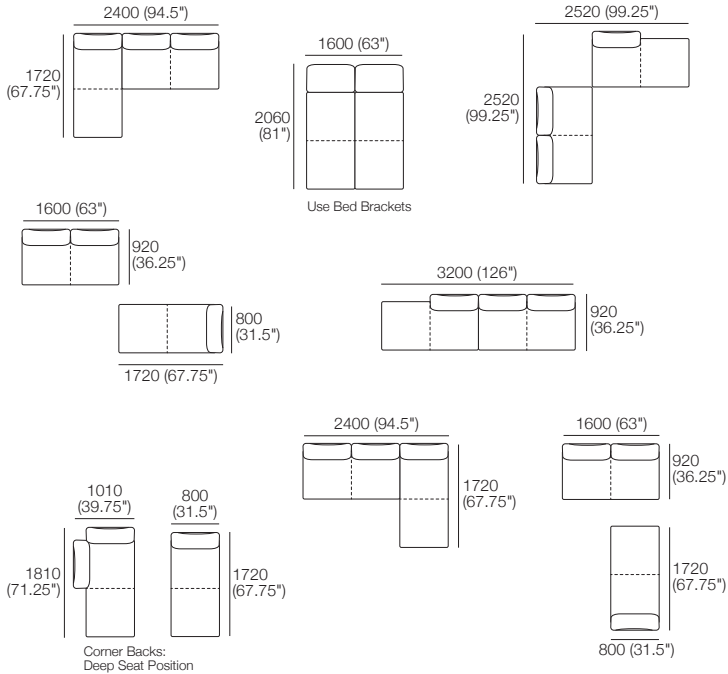

Delta III Packages

Package: 1 AE

Components: 2x Rectangle, 3x Back
Configurations: