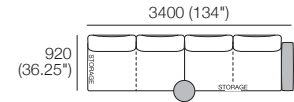

Delta III Package

10S T

Package 10S T Storage AE

Components: 1x Rectangle S800, 1x Back Rectangle S1600,
4x Back, 1x Platform Table RECT Timber,
1x Platform Table RND Timber
Configurations:

Effective July 2022. Use Magic Joiner M105. Seat Position: STD 920 (36.25") / Deep 1010 (39.75"). Bed Brackets sold separately. *Platform Tables: available in selected timber finishes. Platform RND Table extends past platform 130-350 (6.25-13.75") – dimension not included above. As King Living has a policy of continuous improvement, changes to products and specifications may be made without prior notice. Images and drawings are representative of design only. Accessories not included. Front Cover: Delta non-storage.