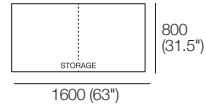

## Rectangles | Squares

**Delta Rectangles/Squares**  
End

800 (31.5")

**Delta Bases SEP**  
End View

800 (31.5")

**Square**  
No Storage

800 (31.5")

**Square S**  
Storage Access 800

800 (31.5")

**Rectangle**  
Leather (Seam) / Fabric (No Seam)  
No Storage

1600 (63")

**2STR Base SEP**  
Separated Seat Cushions  
No Storage

1600 (63")

**3STR Base SEP**  
Separated Seat Cushions  
No Storage

2400 (94.5")

**Rectangle S 800**  
Storage Access 800  
Leather (Seam) / Fabric (No Seam)

1600 (63")

**Rectangle S 1600**  
Storage Access 1600  
Leather (Seam) / Fabric (No Seam)

1600 (63")

**2STR Base SEP 800 Storage**  
Storage Access 800  
Separated Seat Cushions

1600 (63")

**2STR Base SEP 1600 Storage**  
Storage Access 1600  
Separated Seat Cushions

1600 (63")

**3STR Base SEP Storage**  
Storage Access 2400  
Separated Seat Cushions

2400 (94.5")