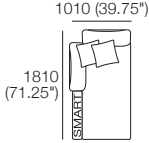

Delta III Packages

Package 1 Deluxe Plus SMART

Package 1 Deluxe Plus SMART AE

Components: 2x Rectangle, 3x Back, 2x Box Arm SMART,
Plus: 2x Magic Joiner Pair M105, 4x Bed Bracket, 2x Panama Cushion SQUARE

Configurations:

Effective July 2022. Use Magic Joiner M105. Seat Depths: STD Position 920 (32.25") / Deep Position 1010 (37.75"). As King Living has a policy of continuous improvement, changes to products and specifications may be made without prior notice. Images and drawings are representative of design only. Accessories not included.