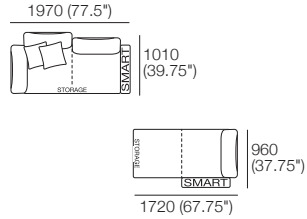

Delta III Package

10S Deluxe Plus SMART

Package 10S Deluxe Plus SMART Storage AE

Components: 1x Rectangle S800, 1x Back Rectangle S1600, 4x Back, 2x Box Arm SMART

Plus: 2x Magic Joiner Pair M95, 4x Bed Bracket, 2x Panama Cushion SQUARE

Configurations: