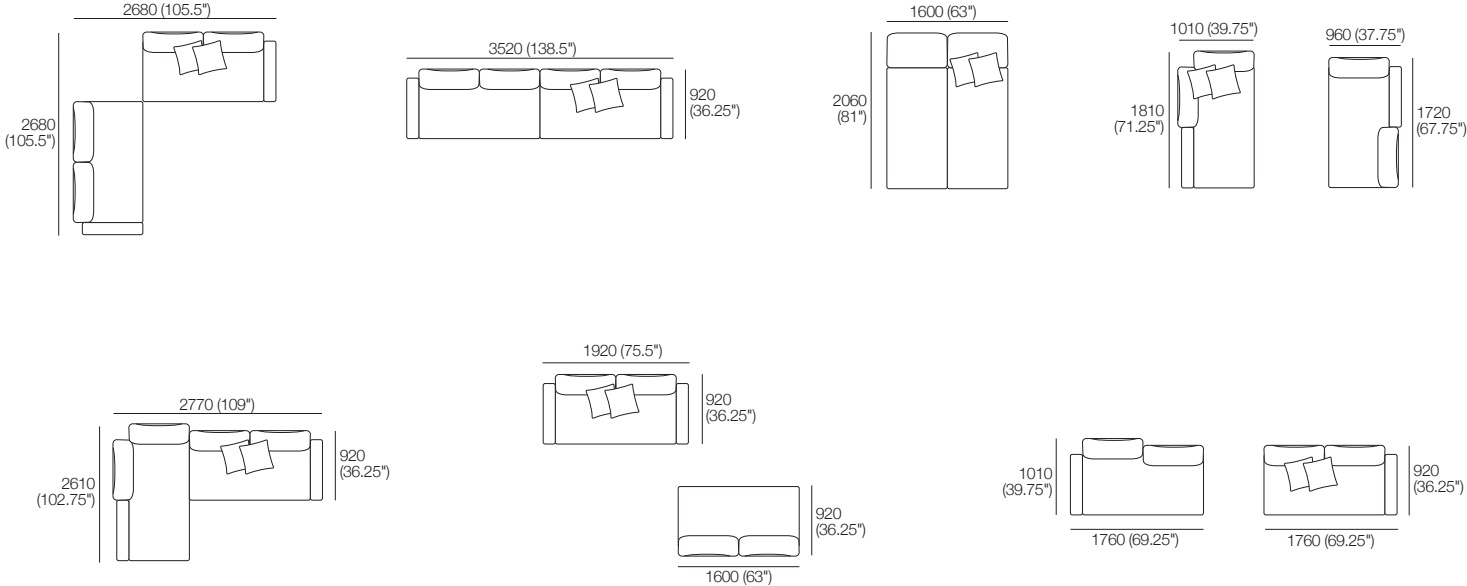

Delta III Packages

Package 10 Deluxe Plus

Package 10 Deluxe Plus AE

Components: 2x Rectangle, 4x Back, 2x Box Arm,

Configurations:

Effective July 2022. Use Magic Joiner M105. Seat Depths: STD Position 920 (36.25") / Deep Position 1010 (39.75"). As King Living has a policy of continuous improvement, changes to products and specifications may be made without prior notice. Images and drawings are representative of design only. Accessories not included.