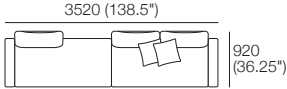

Delta III Packages

Package 1 Deluxe Plus

Package 1 Deluxe Plus AE

Components: 2x Rectangle, 3x Back, 2x Box Arm,
Plus: 2x Magic Joiner Pair M105, 4x Bed Bracket, 2x Panama Cushion SQUARE

Configurations:

Effective July 2022. Use Magic Joiner M105. Seat Depths: STD Position 920 (32.25") / Deep Position 1010 (37.75"). As King Living has a policy of continuous improvement, changes to products and specifications may be made without prior notice. Images and drawings are representative of design only. Accessories not included.