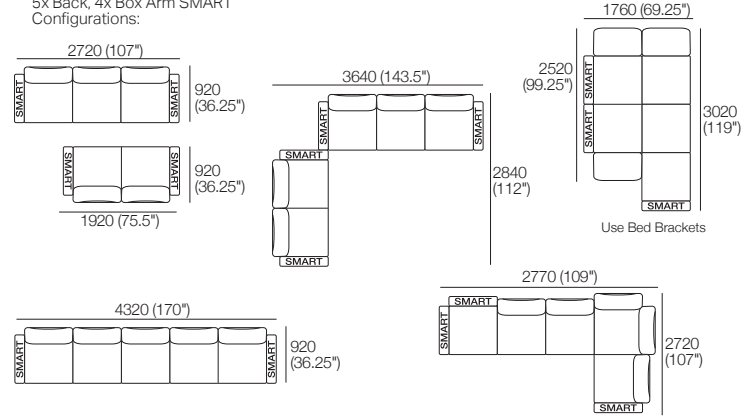

Package 7 SEP SMART AE:

Components: 1x 3STR Base SEP, 1x 2STR Base SEP,
5x Back, 4x Box Arm SMART
Configurations: