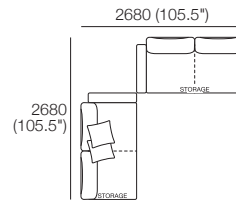

Delta III Package

10S Deluxe Plus

Package 10S Deluxe Plus Storage AE

Components: 1x Rectangle S800, 1x Back Rectangle S1600, 4x Back, 2x Box Arm,

Plus: 2x Magic Joiner Pair M95, 4x Bed Bracket, 2x Panama Cushion SQUARE

Configurations:

Effective July 2022. Use Magic Joiner M105. Seat Depths: STD Position 920 (32.25") / Deep Position 1010 (37.75"). As King Living has a policy of continuous improvement, changes to products and specifications may be made without prior notice. Images and drawings are representative of design only. Accessories not included. Front Cover: Delta non-storage.