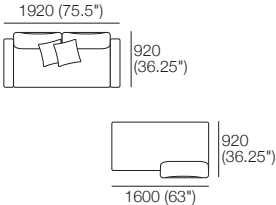

Delta III Packages

Package 1 Deluxe Plus

Package 1 Deluxe Plus AE

Components: 2x Rectangle, 3x Back, 2x Box Arm,
Plus: 2x Magic Joiner Pair M105, 4x Bed Bracket, 2x Panama Cushion SQUARE

Configurations:

Effective July 2022. Use Magic Joiner M105. Seat Depths: STD Position 920 (32.25") / Deep Position 1010 (37.75"). As King Living has a policy of continuous improvement, changes to products and specifications may be made without prior notice. Images and drawings are representative of design only. Accessories not included.