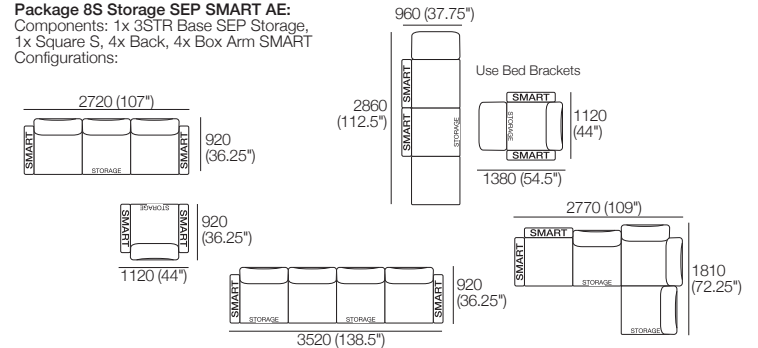

Package 8S Storage SEP SMART AE:

Components: 1x 3STR Base SEP Storage,
1x Square S, 4x Back, 4x Box Arm SMART
Configurations:

Effective July 2022. Use Magic Joiner M105. Seat Depths: STD Position 920 (32.25") / Deep Position 1010 (37.75"). Bed Brackets sold separately. As King Living has a policy of continuous improvement, changes to products and specifications may be made without prior notice. Images and drawings are representative of design only. Accessories not included.