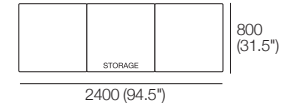

## Rectangles | Squares

**Delta Rectangles/Squares**  
End

800 (31.5")

**Delta Bases SEP**  
End View

800 (31.5")

**Square**  
No Storage

800 (31.5")

**Square S**  
Storage Access 800

2400 (94.5")

**Rectangle S 800**  
Storage Access 800  
Leather (Seam) / Fabric (No Seam)

1600 (63")

**Rectangle S 1600**  
Storage Access 1600  
Leather (Seam) / Fabric (No Seam)

1600 (63")

**2STR Base SEP 800 Storage**  
Storage Access 800  
Separated Seat Cushions

1600 (63")

**2STR Base SEP 1600 Storage**  
Storage Access 1600  
Separated Seat Cushions

1600 (63")

**3STR Base SEP Storage**  
Storage Access 2400  
Separated Seat Cushions

2400 (94.5")