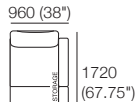

Package: 2 STR Storage DLX SEP AE

Components: 1x 2STR Base SEP 1600 Storage, 2x Back, 2x Box Arm

Configurations: