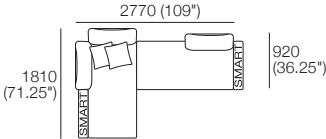

Delta III Packages

Package 1 Deluxe Plus SMART

Package 1 Deluxe Plus SMART AE

Components: 2x Rectangle, 3x Back, 2x Box Arm SMART,
Plus: 2x Magic Joiner Pair M105, 4x Bed Bracket, 2x Panama Cushion SQUARE

Configurations:

Effective July 2022. Use Magic Joiner M105. Seat Depths: STD Position 920 (32.25") / Deep Position 1010 (37.75"). As King Living has a policy of continuous improvement, changes to products and specifications may be made without prior notice. Images and drawings are representative of design only. Accessories not included.