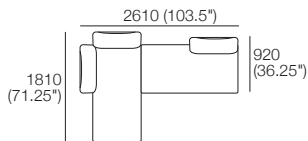

### Package 1 AE

Components: 2x Rectangle, 3x Back

Configurations:

Effective July 2022. Use Magic Joiner M105. Seat Depths: STD Position 920 (32.25") / Deep Position 1010 (37.75"). Bed Brackets sold separately. As King Living has a policy of continuous improvement, changes to products and specifications may be made without prior notice. Images and drawings are representative of design only. Accessories not included.